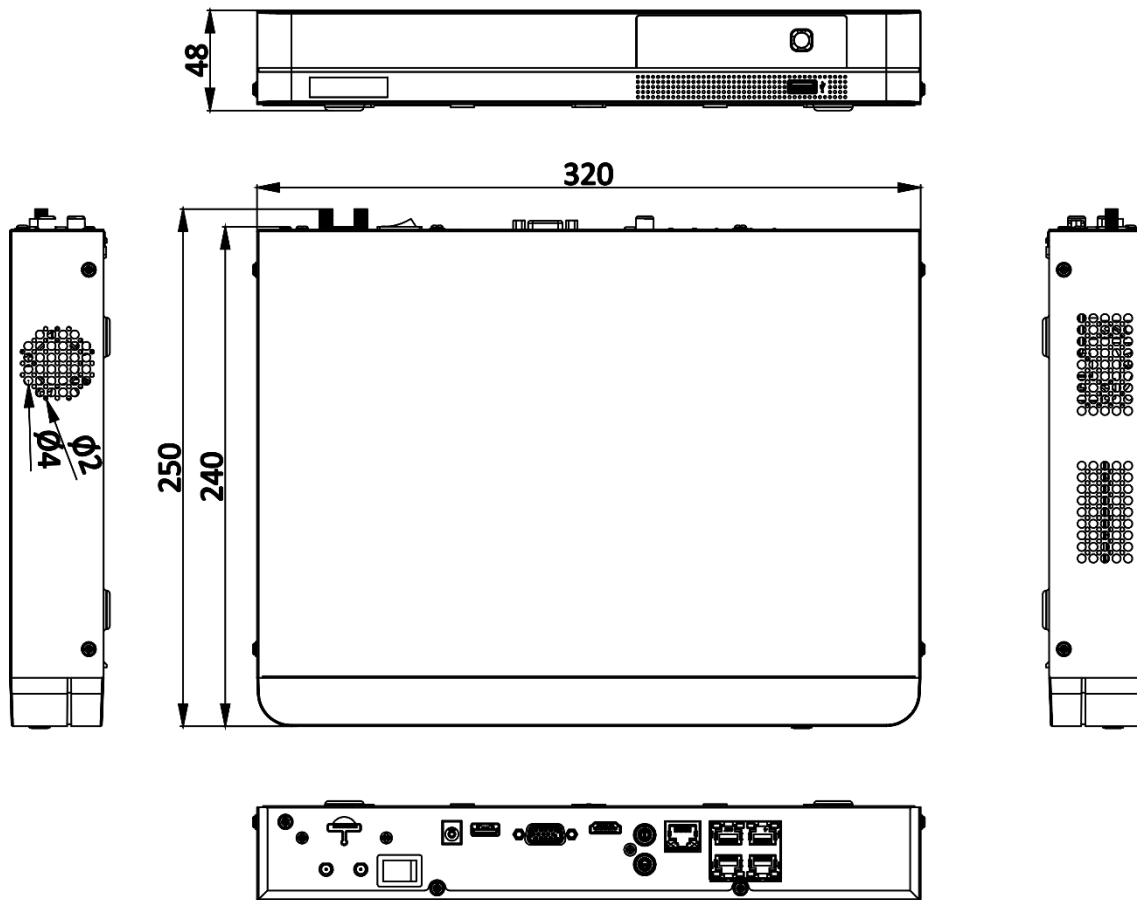

### Network & Ethernet Access

- 4 independent PoE network interfaces
- 1 self-adaptive 10/100 Mbps Ethernet interface
- Hik-Connect for easy network management

Wireless Standard	GSM/EDGE: 850/900/1800MHz WCDMA: B1/B5/B8 LTE-FDD: B1/B3/B5/B7/B8/B20/B28 LTE-TDD: B38/B40/B41
<b>Auxiliary Interface</b>	
SATA	1 SATA interface
Capacity	Up to 8 TB capacity for each disk
USB Interface	Front panel: 1 × USB 2.0; Rear panel: 1 × USB 2.0
<b>General</b>	
Power Supply	48 VDC, 1.875 A
Consumption	≤ 10 W (without HDD and PoE off)
Working Temperature	-10 °C to 55 °C (14 °F to 131 °F)
Working Humidity	10% to 90%
Dimension (W × D × H)	320 × 240 × 48 mm (12.4" × 9.4" × 1.9")
Weight	≤ 1.18 kg (without HDD, 2.6 lb.)

Dimension

scale/1:1;Unit/mm