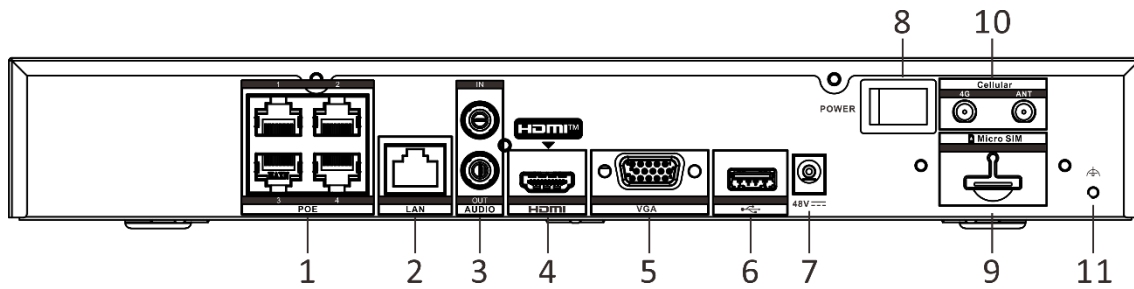

Physical Interface

No.	Description	No.	Description
1	Network interfaces with PoE function	7	Power supply
2	LAN network interface	8	Power switch
3	Audio out and audio in	9	Micro SIM card slot
4	HDMI interface	10	Antenna interface
5	VGA interface	11	GND
6	USB interface		

Available Model

DS-7604NI-K1/4P/4G (C)

Headquarters

No.555 Qianmo Road, Binjiang District,
Hangzhou 310051, China
T +86-571-8807-5998
www.hikvision.com

Follow us on social media to get the latest product and solution information.