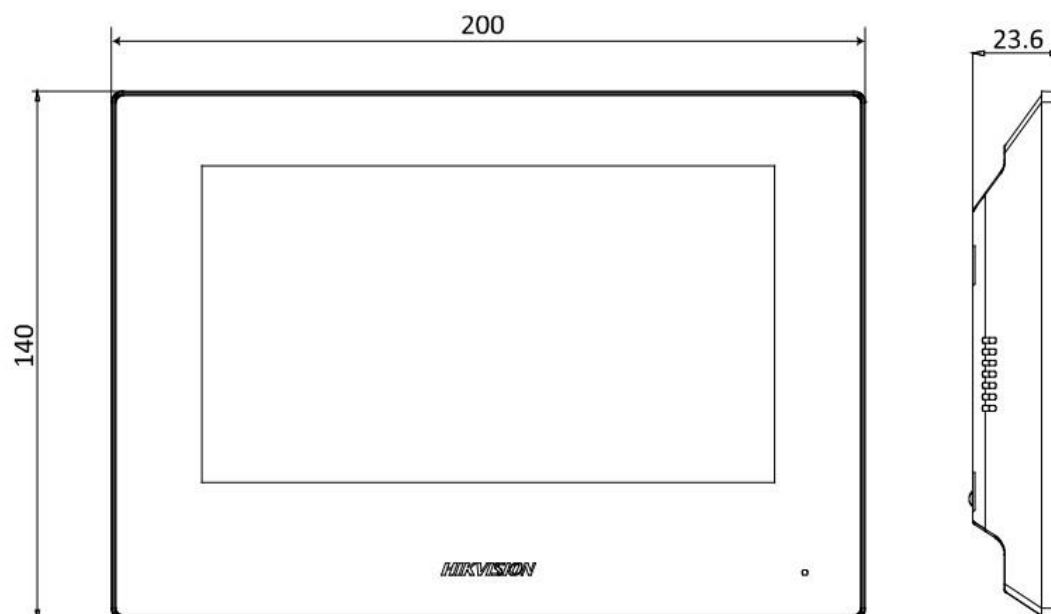

TAMPER	/
RS-485	1 RS-485 (Half duplex)
USB	/
TF card	Support TF card, up to 128 G
Alarm output	2
Lock control	2 relays, Max. 30 VDC 0.3 A
General	
Button	/
Installation	Surface mounting
Indicator	/
Weight	Net weight: 355 g (0.8 lb) Gross weight: 683 g (1.5 lb)
Protective level	/
Working temperature	-10 °C to 55 °C (14 °F to 131 °F)
Working humidity	10% to 90% (no-condensing)
Dimension (W × H × D)	200 mm × 140 mm × 15.1 mm (7.9" × 5.5" × 0.6")
Battery	/
Application environment	Indoor
Power consumption	≤ 5 W
Language	English, Russian, Bulgarian, Hungarian, Greek, German, Italian, Czech, Slovak, French, Polish, Dutch, Portuguese (Brazil), Spanish, Hebrew, Romanian, Turkish, Estonian, Danish, Swedish, Norwegian, Finnish, Vietnamese, Croatian, Slovenian, Serbian, Arabic, Portuguese (Portugal), Lithuanian, Uzbek, Kazakh, Mongolian, Ukrainian

▪ Available Model

DS-KH6320-WTE1

▪ Dimension